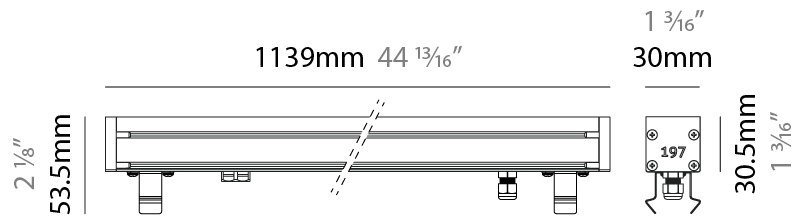

SLASH 30 RECESSED

E12I0054-

base number   Color   Lens
Temperature   Options

1. To build a product code in our configurator select the specify button on the base model # product page
2. To build a manual product code on this datasheet choose from the options listed below in blue font and add the suffix to the base model #

GENERAL

Series: Slash 30
Brand: Unonovesette
Division: Exterior
Mounting Type: Recessed
Mounting Location: In-Ground
Subcategory: Wallwash

PHYSICAL

Shape: Rectangle
Length (mm): 1139
Length (in): 44 ¹³/₁₆
Width (mm): 30
Width (in): 1 ³/₁₆
Height (mm): 53.5
Height (in): 2 ¹/₈
Light Distribution: Adjustable / Direct
Diffuser: Extra clear tempered 6mm
Fixture Finish: ANA
Fixture Material: Extruded Aluminum
Cable Details: IP68 30cm Cable with Easy Lock system

ELECTRICAL

Lamp Type: LED
Input Wattage (W): 30.5
Total Output Wattage (W): 23.88
Dimming: Non-Dimmable
Driver Included: No
Driver Location: Remote
Driver Type: Constant Voltage - Universal
Driver Class: Class 2
Input Voltage (V): 120 - 277
Output Voltage (V): 24
Upon Request: Phase Dimming (120Vac only) / 0-10V Dimming

LED

Color Temperature (°K): 2200 / 2700 / 3000 / 4000
Max. Delivered Lumen (lm): 2520 (3000K)
CRI: >90 CRI
Lamp Life (hrs): 100000

OPTICAL

Optic°: 12 / 21 / 31 / 46 / 13x36
Adjustability: Tilt ±20°

RATINGS AND CERTIFICATIONS

Certified By: Certified for North American Standards
IP rating: IP67
IK Rating: IK06